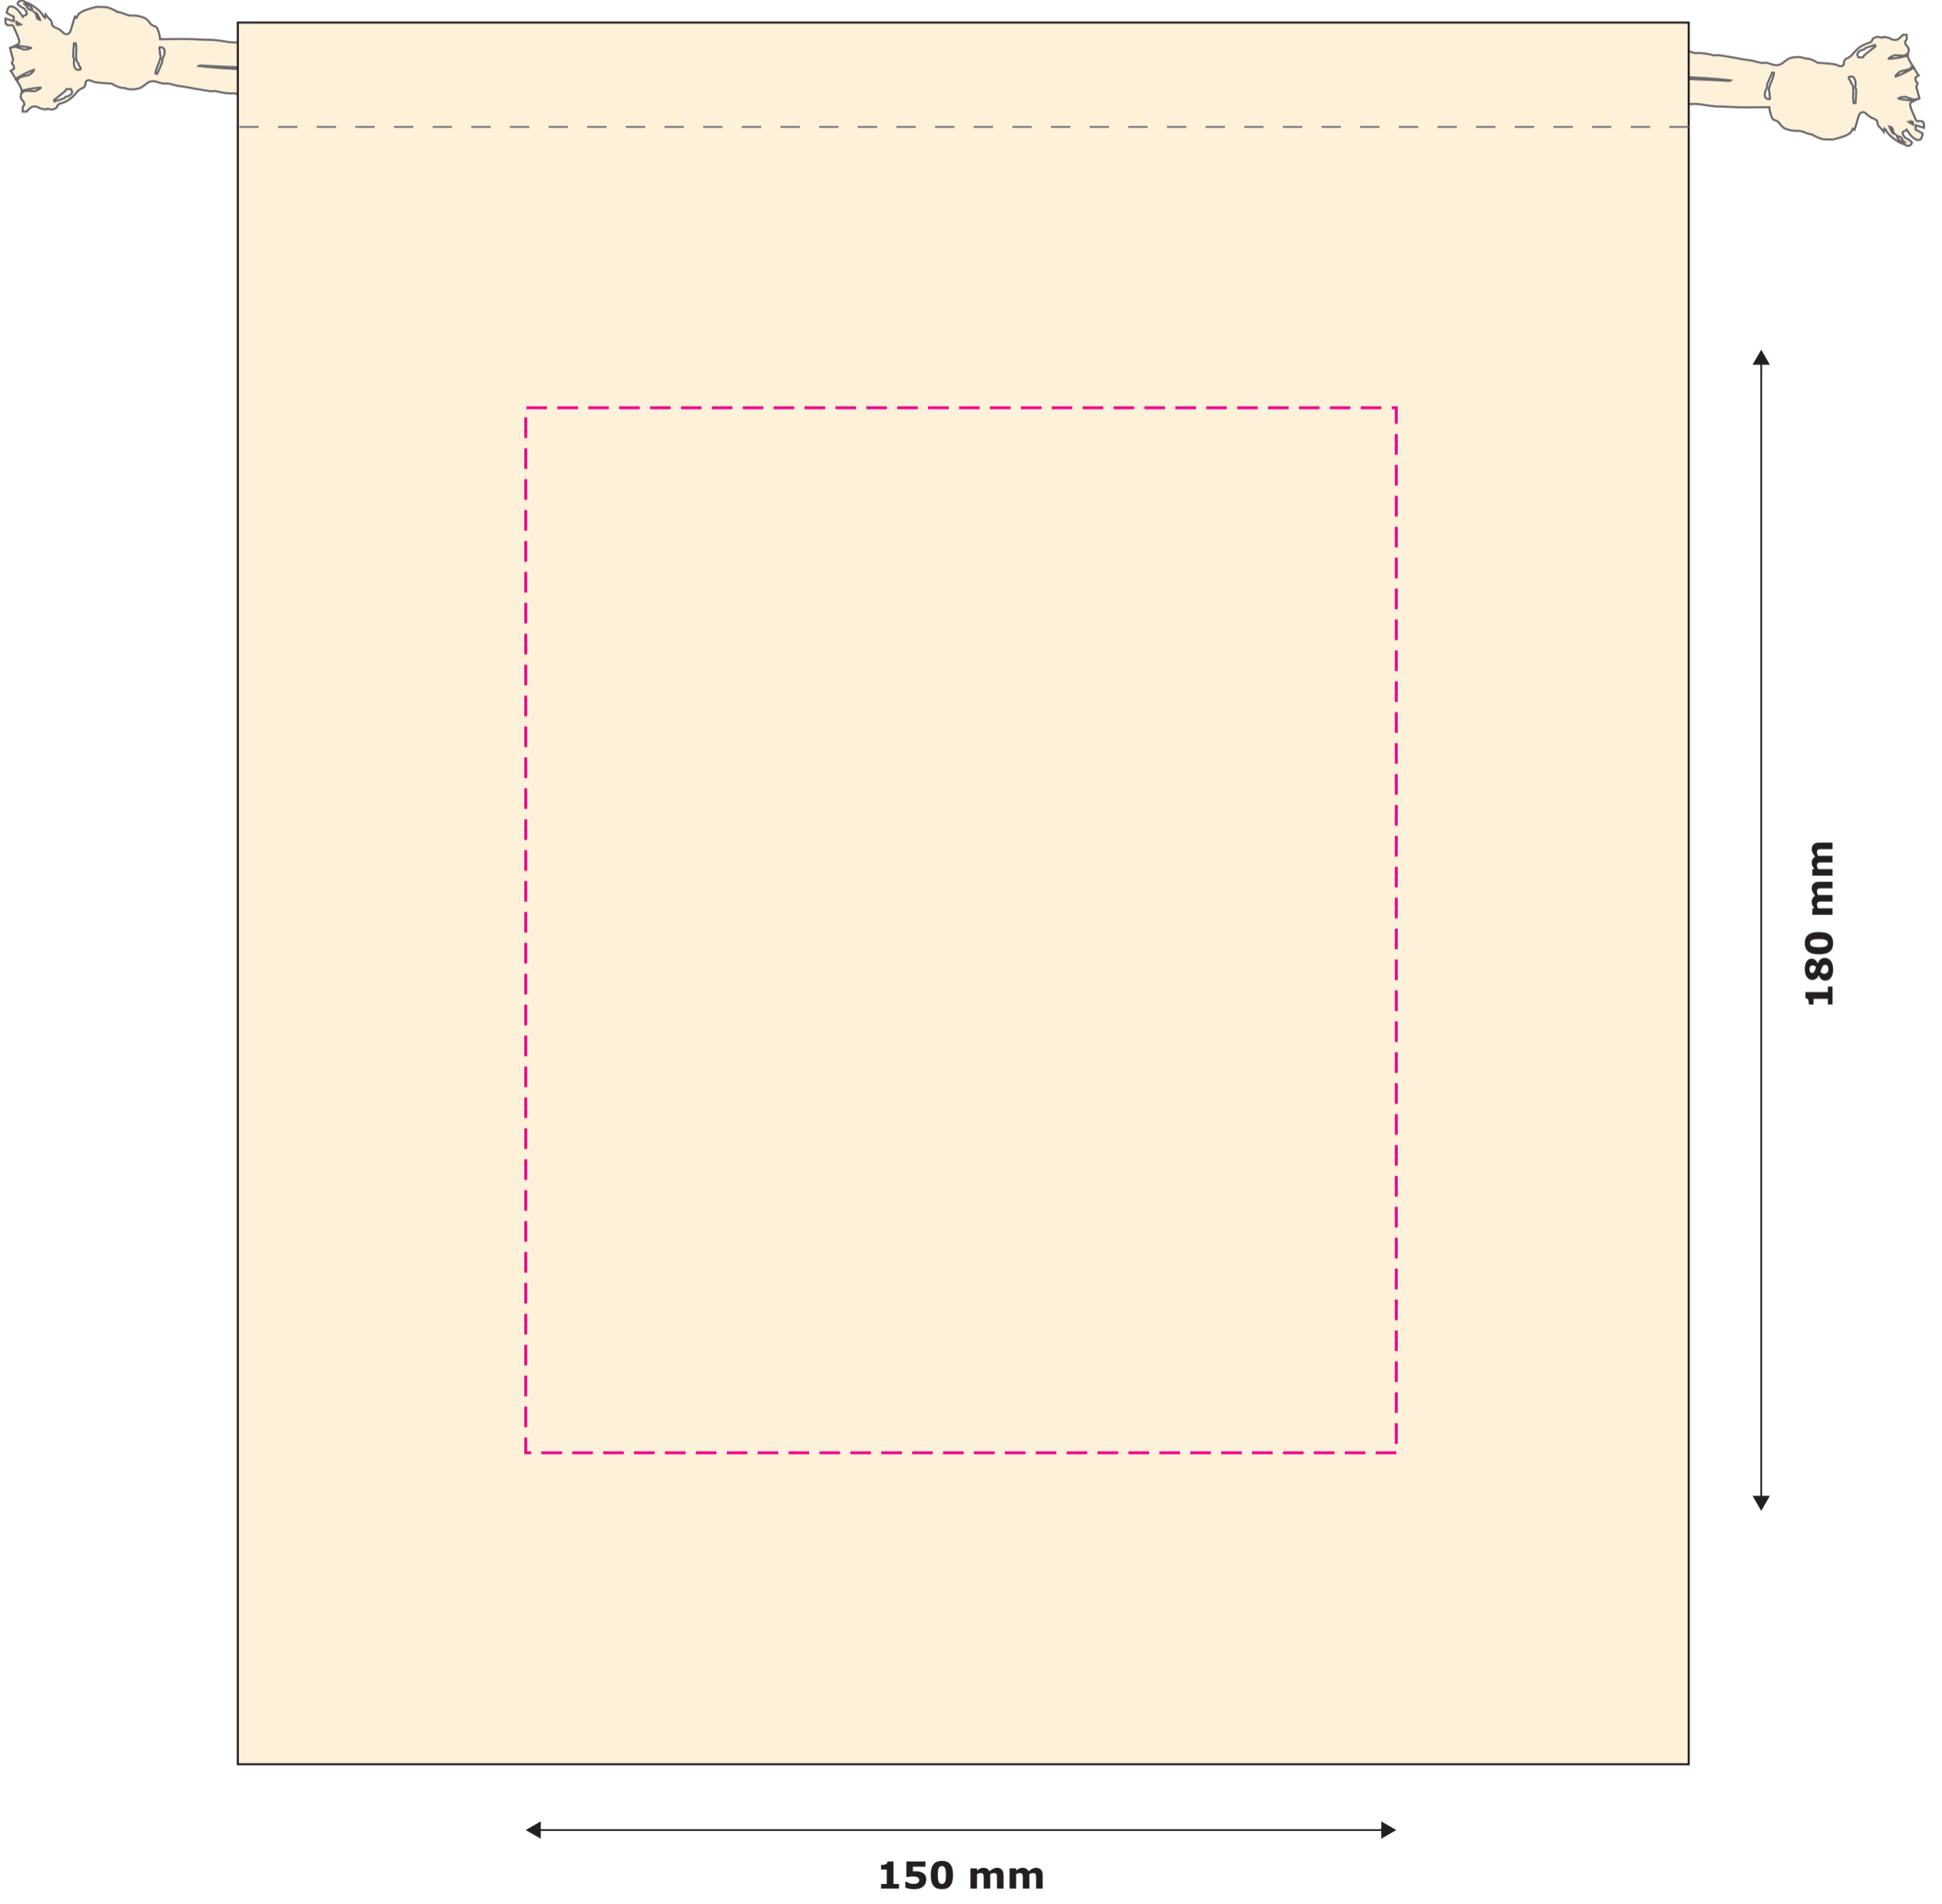

Order-No.:	00000
Model-No.:	129
Color-No.:	10
Size:	25 x 30 cm
Printside:	Backside
Printarea:	15 x 18 cm
Printcolours:	<ul style="list-style-type: none"> ■ Print colour 1 ■ Print colour 2 ■ Print colour 3 ■ Print colour 4 ■ Print colour 5 ■ Print colour 6

----- Max. Printarea

Size:	25 x 30 cm
Material:	100% OEKO-TEX Cotton / Nylon (140 gm ²)
Handles:	Draw string
Printing:	max. 6 colours screen-print

Note:
Please note, this template is a constructive illustration only and thus is NO colour-proof. Based on different fabrics, slight deviations in colour are inevitable. The dotted outline in magenta indicates the maximum print size and is not flexible in its position, thus overhanging objects shall NOT be cropped.